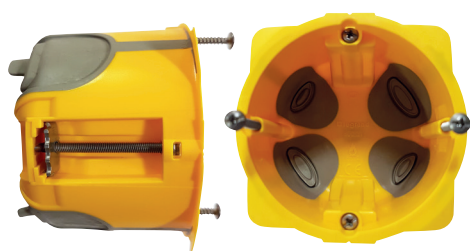

CONNECTION PLATES

- On-wall installation : **BOITE 1 POSTE 50MM**
- In-wall installation : **MODULE SAILLIE BA**

BA HP

Red and Black spring Speaker connector to screw terminal 2 modules.

BA JACK 3.5MM

Jack 3,5mm TRS female wall socket to screw terminal 1 module.

BA JACK 6.35MM

Jack 6,35mm TRS female wall socket to screw terminal 1 module.

BA RJ45

RJ45 female wall socket to screw terminal 1 module.

BA DIN5P

DIN 5P female wall socket to screw terminal 2 modules.

BA XLR

XLR 3P female wall socket to screw terminal 2 modules.

BA RCA

RCA stereo female wall socket to screw terminal 2 modules.

CONNECTION PLATES

INSTALLATION BOXES

- On-wall installation : **BOITE 1 POSTE 50MM**
- In-wall installation : **MODULE SAILLIE BA**

BOITE 1 POSTE 50 MM

On wall box for BA wall socket. Depth 50mm.

MODULE SAILLIE BA

In wall box for BA wall socket.

Façade arrière