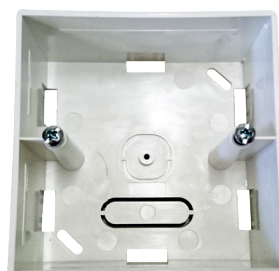

CONNECTION PLATES

- On-wall installation : **BOITE 1 POSTE 50MM**
- In-wall installation : **MODULE SAILLIE BA**

BA HP

Red and Black spring Speaker connector to screw terminal 2 modules.

BA JACK 3.5MM

Jack 3,5mm TRS female wall socket to screw terminal 1 module.

BA JACK 6.35MM

Jack 6,35mm TRS female wall socket to screw terminal 1 module.

BA RJ45

RJ45 female wall socket to screw terminal 1 module.

BA DIN5P

DIN 5P female wall socket to screw terminal 2 modules.

BA XLR

XLR 3P female wall socket to screw terminal 2 modules.

BA RCA

RCA stereo female wall socket to screw terminal 2 modules.

CONNECTION PLATES

INSTALLATION BOXES

- On-wall installation : **BOITE 1 POSTE 50MM**
- In-wall installation : **MODULE SAILLIE BA**

BOITE 1 POSTE 50 MM

On wall box for BA wall socket. Depth 50mm.

MODULE SAILLIE BA

In wall box for BA wall socket.

Façade arrière