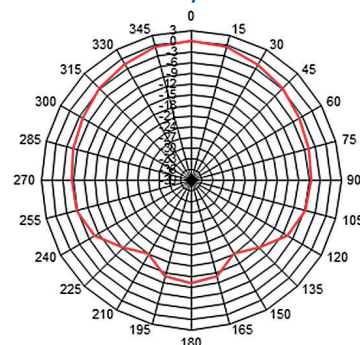

### Bandwidth

### Directivity @ 1kHz

Model	IX8HT
Speaker	8" Eminence woofer + driver 1.35" titanium
Body & grill	ABS
Nominal power	225W
100V line power	225W
Bandwidth	60 to 20,000Hz
Sensitivity 1W / 1m	99dB
Directivity @ 1kHz	90° Horizontal / 60° Vertical
Dimensions (WxHxD)	270 x 430 x 260mm
Weight	7.9kg
Fixing	FIX SPE en option, sur demande