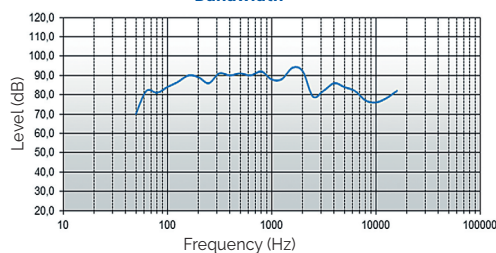

IX8HT

2-way passive speaker 225W - 100V / 8Ω

- Sturdy ABS speaker for installations requiring high powers such as swimming pools, sports halls and showrooms...
- This 8" 2-way compact model, using an Eminence woofer that guarantees its quality and durability, offers clear and powerful sound in 100V line or 8Ω.

FICHE SPEAKON NL4

Input and link by SPEAKON male 4 pole (optional)

FIX SPE

Wall fixing

Bandwidth

Directivity @ 1kHz

Model	IX8HT
Speaker	8" Eminence woofer + driver 1.35" titanium
Body & grill	ABS
Nominal power	225W
100V line power	225W
Bandwidth	60 to 20,000Hz
Sensitivity 1W / 1m	99dB
Directivity @ 1kHz	90° Horizontal / 60° Vertical
Dimensions (WxHxD)	270 x 430 x 260mm
Weight	7.9kg
Fixing	FIX SPE en option, sur demande

Specifications are subject to change without notice. 02/2025