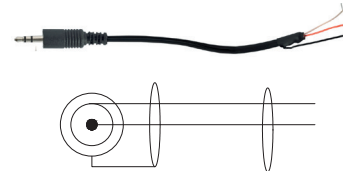

COR 36

Elbow jack 6.35 stereo male to 2 bare wires + ground **1m50**

COR 38

Straight RJ45 to XLR 3P male **1m50**

COR 39

Straight RJ45 to Jack 6.35 stereo male **1m50**

CORDS AND CONNECTORS

COR 40

Straight RJ45 to 2 tinned wires
1m50

COR 41

2 X RCA to 3 tinned wires
1m50

COR 42

1 x RCA to XLR 3 P male
1m50

COR 43

DIN 5P male to 5 tinned wires
1m50

COR 44

3 tinned wires to 3 tinned wires
balanced 1m50

COR 45

Mini Jack 3.5 male to 3 tinned wires
1m20

COR 00

Specific cord upon request

GROUND LOOP ISOLATORS

Eliminate unwanted noises (buzzing and humming) caused by ground loops, for clear speech and music.