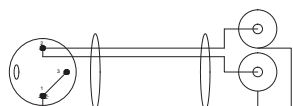

XLR 3P male to XLR 3P female
1m50

COR 05

XLR 3P female to XLR 3P female
1m50

COR 06

Jack 6.35 stereo male to Jack 6.35
stereo male 1m50

COR 07

XLR 3P male to 2 x RCA
1m50

COR 08

XLR 3P male to 2 wire terminals
1m50

COR 09

Jack mono male to 2 x RCA male
1m50

COR 10

XLR 3P female to XLR 3P male
10m

COR 13

DIN 5P male to 2 wire terminals
1m50

COR 14