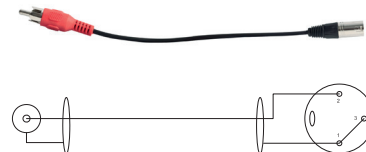

COR 36

Elbow jack 6.35 stereo male to 2 bare wires + ground **1m50**

COR 38

Straight RJ45 to XLR 3P male **1m50**

COR 39

Straight RJ45 to Jack 6.35 stereo male **1m50**

CORDS AND CONNECTORS

COR 40

Straight RJ45 to 2 tinned wires
1m50

COR 41

2 X RCA to 3 tinned wires
1m50

COR 42

1 x RCA to XLR 3 P male
1m50

COR 43

DIN 5P male to 5 tinned wires
1m50

COR 44

3 tinned wires to 3 tinned wires
balanced 1m50

COR 45

Mini Jack 3.5 male to 3 tinned wires
1m20

COR 00

Specific cord upon request

GROUND LOOP ISOLATORS

Eliminate unwanted noises (buzzing and humming) caused by ground loops, for clear speech and music.