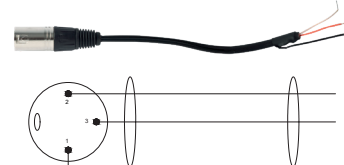

DIN 5P male to 2 tinned wires
1m50

COR 15

Jack 6.35 mono male to XLR 3P
male 1m50

COR 16

Jack 6.35 stereo male to 2 wire
terminals 1m50

COR 17

Jack 6.35 stereo male to 2 tinned
wires 1m50

CORDS AND CONNECTORS

COR 18

Jack 6.35 stereo male to Jack 6.35 stereo female **10m**

COR 19

XLR 3P female to 3 tinned wires **1m50**

COR 20

XLR 3P male to 3 tinned wires **2m50**

COR 21

XLR 3P male to 3 tinned wires **1m50**

COR 22

XLR 3P female to Jack 6.35 stereo male **1m50**

COR 25

DIN 5P male to DIN 5P female **10m**

COR 26

XLR 3P male to DIN 5P male **1m50**

COR 27

2 x RCA to 2 x RCA **1m50**

COR 29

Mini Jack 3.5 male to 2 x RCA LG **2m**

COR 30

Mini Jack 3.5 male to XLR 3P male **2m**

COR 31

Mini Jack 3.5 male to 2 x RCA LG **5m**

COR 32

Mini Jack 3.5 male to XLR 3P male **5m**