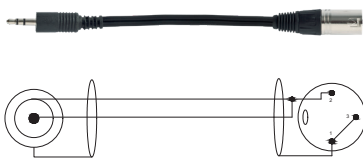

COR 18

Jack 6.35 stereo male to Jack 6.35 stereo female **10m**

COR 19

XLR 3P female to 3 tinned wires **1m50**

COR 20

XLR 3P male to 3 tinned wires **2m50**

COR 21

XLR 3P male to 3 tinned wires **1m50**

COR 22

XLR 3P female to Jack 6.35 stereo male **1m50**

COR 25

DIN 5P male to DIN 5P female **10m**

COR 26

XLR 3P male to DIN 5P male **1m50**

COR 27

2 x RCA to 2 x RCA **1m50**

COR 29

Mini Jack 3.5 male to 2 x RCA LG **2m**

COR 30

Mini Jack 3.5 male to XLR 3P male **2m**

COR 31

Mini Jack 3.5 male to 2 x RCA LG **5m**

COR 32

Mini Jack 3.5 male to XLR 3P male **5m**

COR 36

Elbow jack 6.35 stereo male to 2 bare wires + ground **1m50**

COR 38

Straight RJ45 to XLR 3P male **1m50**

COR 39

Straight RJ45 to Jack 6.35 stereo male **1m50**

CORDS AND CONNECTORS

COR 40