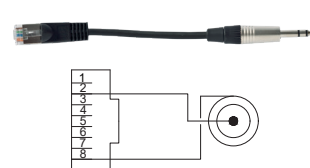

COR 29

Mini Jack 3.5 male to 2 x RCA LG **2m**

COR 30

Mini Jack 3.5 male to XLR 3P male **2m**

COR 31

Mini Jack 3.5 male to 2 x RCA LG **5m**

COR 32

Mini Jack 3.5 male to XLR 3P male **5m**

COR 36

Elbow jack 6.35 stereo male to 2 bare wires + ground **1m50**

COR 38

Straight RJ45 to XLR 3P male **1m50**

COR 39

Straight RJ45 to Jack 6.35 stereo male **1m50**

CORDS AND CONNECTORS

COR 40

Straight RJ45 to 2 tinned wires
1m50

COR 41

2 X RCA to 3 tinned wires
1m50

COR 42

1 x RCA to XLR 3 P male
1m50

COR 43

DIN 5P male to 5 tinned wires
1m50

COR 44