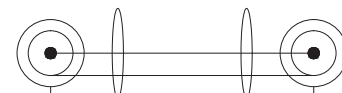

XLR 3P male to XLR 3P female
1m50

COR 05

XLR 3P female to XLR 3P female
1m50

COR 06

Jack 6.35 stereo male to Jack 6.35
stereo male 1m50

COR 07

XLR 3P male to 2 x RCA
1m50

COR 08

XLR 3P male to 2 wire terminals
1m50

COR 09

Jack mono male to 2 x RCA male
1m50

COR 10

XLR 3P female to XLR 3P male
10m

COR 13

DIN 5P male to 2 wire terminals
1m50

COR 14