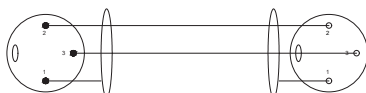

CORDS AND CONNECTORS

COR 01

DIN 5P male to XLR 3P female
1m50

COR 02

Jack 6.35 stereo male to XLR 3P male
1m50

COR 03

DIN 5P male to DIN 5P male
1m50

COR 04

XLR 3P male to XLR 3P female
1m50

COR 05

XLR 3P female to XLR 3P female
1m50

COR 06

Jack 6.35 stereo male to Jack 6.35
stereo male 1m50

COR 07

XLR 3P male to 2 x RCA
1m50

COR 08