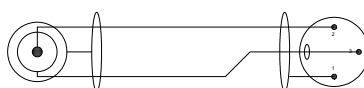

CORDS AND CONNECTORS

COR 01

DIN 5P male to XLR 3P female
1m50

COR 02

Jack 6.35 stereo male to XLR 3P male
1m50

COR 03

DIN 5P male to DIN 5P male
1m50

COR 04

XLR 3P male to XLR 3P female
1m50

COR 05

XLR 3P female to XLR 3P female
1m50

COR 06

Jack 6.35 stereo male to Jack 6.35
stereo male 1m50

COR 07

XLR 3P male to 2 x RCA
1m50

COR 08