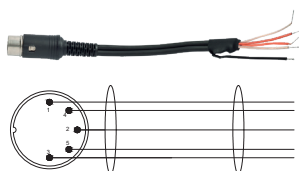

COR 36

Elbow jack 6.35 stereo male to 2 bare wires + ground **1m50**

COR 38

Straight RJ45 to XLR 3P male **1m50**

COR 39

Straight RJ45 to Jack 6.35 stereo male **1m50**

CORDS AND CONNECTORS

COR 40

Straight RJ45 to 2 tinned wires
1m50

COR 41

2 X RCA to 3 tinned wires
1m50

COR 42

1 x RCA to XLR 3 P male
1m50

COR 43

DIN 5P male to 5 tinned wires
1m50

COR 44

3 tinned wires to 3 tinned wires
balanced 1m50

COR 45

Mini Jack 3.5 male to 3 tinned wires
1m20

COR 00

Specific cord upon request

GROUND LOOP ISOLATORS

Eliminate unwanted noises (buzzing and humming) caused by ground loops, for clear speech and music.