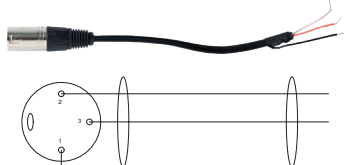

XLR 3P male to XLR 3P female
1m50

COR 05

XLR 3P female to XLR 3P female
1m50

COR 06

Jack 6.35 stereo male to Jack 6.35
stereo male 1m50

COR 07

XLR 3P male to 2 x RCA
1m50

COR 08

XLR 3P male to 2 wire terminals
1m50

COR 09

Jack mono male to 2 x RCA male
1m50

COR 10

XLR 3P female to XLR 3P male
10m

COR 13

DIN 5P male to 2 wire terminals
1m50

COR 14

DIN 5P male to 2 tinned wires
1m50

COR 15

Jack 6.35 mono male to XLR 3P
male 1m50

COR 16

Jack 6.35 stereo male to 2 wire
terminals 1m50

COR 17

Jack 6.35 stereo male to 2 tinned
wires 1m50

CORDS AND CONNECTORS

COR 18

Jack 6.35 stereo male to Jack 6.35 stereo female **10m**

COR 19

XLR 3P female to 3 tinned wires **1m50**

COR 20

XLR 3P male to 3 tinned wires **2m50**

COR 21

XLR 3P male to 3 tinned wires **1m50**