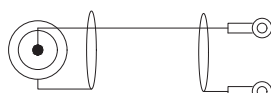

DIN 5P male to 2 tinned wires
1m50

COR 15

Jack 6.35 mono male to XLR 3P
male 1m50

COR 16

Jack 6.35 stereo male to 2 wire
terminals 1m50

COR 17

Jack 6.35 stereo male to 2 tinned
wires 1m50

CORDS AND CONNECTORS

COR 18

Jack 6.35 stereo male to Jack 6.35 stereo female **10m**

COR 19

XLR 3P female to 3 tinned wires **1m50**

COR 20

XLR 3P male to 3 tinned wires **2m50**

COR 21

XLR 3P male to 3 tinned wires **1m50**