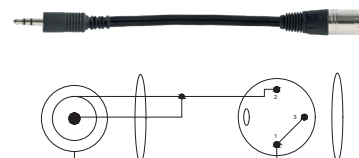

COR 22

XLR 3P female to Jack 6.35 stereo male **1m50**

COR 25

DIN 5P male to DIN 5P female **10m**

COR 26

XLR 3P male to DIN 5P male **1m50**

COR 27

2 x RCA to 2 x RCA **1m50**

COR 29

Mini Jack 3.5 male to 2 x RCA LG **2m**

COR 30

Mini Jack 3.5 male to XLR 3P male **2m**

COR 31

Mini Jack 3.5 male to 2 x RCA LG **5m**

COR 32

Mini Jack 3.5 male to XLR 3P male **5m**

COR 36

Elbow jack 6.35 stereo male to 2 bare wires + ground **1m50**

COR 38

Straight RJ45 to XLR 3P male **1m50**

COR 39

Straight RJ45 to Jack 6.35 stereo male **1m50**

CORDS AND CONNECTORS

COR 40