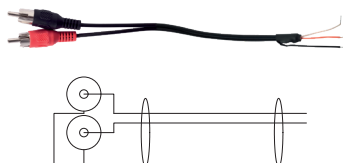

COR 29

Mini Jack 3.5 male to 2 x RCA LG **2m**

COR 30

Mini Jack 3.5 male to XLR 3P male **2m**

COR 31

Mini Jack 3.5 male to 2 x RCA LG **5m**

COR 32

Mini Jack 3.5 male to XLR 3P male **5m**

COR 36

Elbow jack 6.35 stereo male to 2 bare wires + ground **1m50**

COR 38

Straight RJ45 to XLR 3P male **1m50**

COR 39

Straight RJ45 to Jack 6.35 stereo male **1m50**

CORDS AND CONNECTORS

COR 40

Straight RJ45 to 2 tinned wires
1m50

COR 41

2 X RCA to 3 tinned wires
1m50

COR 42

1 x RCA to XLR 3 P male
1m50

COR 43

DIN 5P male to 5 tinned wires
1m50

COR 44