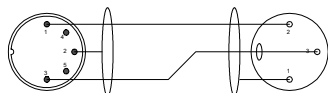

CORDS AND CONNECTORS

COR 01

DIN 5P male to XLR 3P female
1m50

COR 02

Jack 6.35 stereo male to XLR 3P male
1m50

COR 03

DIN 5P male to DIN 5P male
1m50

COR 04

XLR 3P male to XLR 3P female
1m50

COR 05

XLR 3P female to XLR 3P female
1m50

COR 06

Jack 6.35 stereo male to Jack 6.35
stereo male 1m50

COR 07

XLR 3P male to 2 x RCA
1m50

COR 08