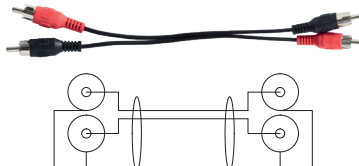

COR 18

Jack 6.35 stereo male to Jack 6.35 stereo female **10m**

COR 19

XLR 3P female to 3 tinned wires **1m50**

COR 20

XLR 3P male to 3 tinned wires **2m50**

COR 21

XLR 3P male to 3 tinned wires **1m50**

COR 22

XLR 3P female to Jack 6.35 stereo male **1m50**

COR 25

DIN 5P male to DIN 5P female **10m**

COR 26

XLR 3P male to DIN 5P male **1m50**

COR 27

2 x RCA to 2 x RCA **1m50**

COR 29

Mini Jack 3.5 male to 2 x RCA LG **2m**

COR 30

Mini Jack 3.5 male to XLR 3P male **2m**

COR 31

Mini Jack 3.5 male to 2 x RCA LG **5m**

COR 32

Mini Jack 3.5 male to XLR 3P male **5m**

COR 36

Elbow jack 6.35 stereo male to 2 bare wires + ground **1m50**

COR 38

Straight RJ45 to XLR 3P male **1m50**

COR 39

Straight RJ45 to Jack 6.35 stereo male **1m50**

CORDS AND CONNECTORS

COR 40