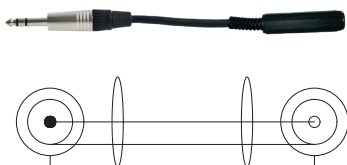

XLR 3P male to 2 wire terminals
1m50

COR 09

Jack mono male to 2 x RCA male
1m50

COR 10

XLR 3P female to XLR 3P male
10m

COR 13

DIN 5P male to 2 wire terminals
1m50

COR 14

DIN 5P male to 2 tinned wires
1m50

COR 15

Jack 6.35 mono male to XLR 3P
male 1m50

COR 16

Jack 6.35 stereo male to 2 wire
terminals 1m50

COR 17

Jack 6.35 stereo male to 2 tinned
wires 1m50

CORDS AND CONNECTORS

COR 18

Jack 6.35 stereo male to Jack 6.35 stereo female **10m**

COR 19

XLR 3P female to 3 tinned wires **1m50**

COR 20

XLR 3P male to 3 tinned wires **2m50**

COR 21

XLR 3P male to 3 tinned wires **1m50**