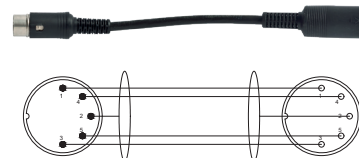

DIN 5P male to 2 tinned wires
1m50

COR 15

Jack 6.35 mono male to XLR 3P
male 1m50

COR 16

Jack 6.35 stereo male to 2 wire
terminals 1m50

COR 17

Jack 6.35 stereo male to 2 tinned
wires 1m50

CORDS AND CONNECTORS

COR 18

Jack 6.35 stereo male to Jack 6.35 stereo female **10m**

COR 19

XLR 3P female to 3 tinned wires **1m50**

COR 20

XLR 3P male to 3 tinned wires **2m50**

COR 21

XLR 3P male to 3 tinned wires **1m50**

COR 22

XLR 3P female to Jack 6.35 stereo male **1m50**

COR 25

DIN 5P male to DIN 5P female **10m**

COR 26

XLR 3P male to DIN 5P male **1m50**

COR 27

2 x RCA to 2 x RCA **1m50**