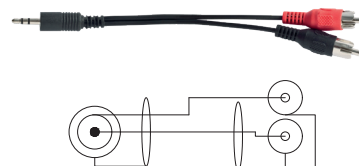

COR 18

Jack 6.35 stereo male to Jack 6.35 stereo female **10m**

COR 19

XLR 3P female to 3 tinned wires **1m50**

COR 20

XLR 3P male to 3 tinned wires **2m50**

COR 21

XLR 3P male to 3 tinned wires **1m50**

COR 22

XLR 3P female to Jack 6.35 stereo male **1m50**

COR 25

DIN 5P male to DIN 5P female **10m**

COR 26

XLR 3P male to DIN 5P male **1m50**

COR 27

2 x RCA to 2 x RCA **1m50**

COR 29

Mini Jack 3.5 male to 2 x RCA LG **2m**

COR 30

Mini Jack 3.5 male to XLR 3P male **2m**

COR 31

Mini Jack 3.5 male to 2 x RCA LG **5m**

COR 32

Mini Jack 3.5 male to XLR 3P male **5m**

COR 36

Elbow jack 6.35 stereo male to 2 bare wires + ground **1m50**

COR 38

Straight RJ45 to XLR 3P male **1m50**

COR 39

Straight RJ45 to Jack 6.35 stereo male **1m50**

CORDS AND CONNECTORS

COR 40