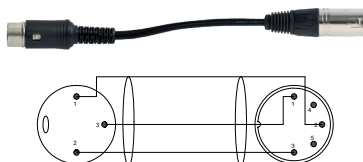

COR 18

Jack 6.35 stereo male to Jack 6.35 stereo female **10m**

COR 19

XLR 3P female to 3 tinned wires **1m50**

COR 20

XLR 3P male to 3 tinned wires **2m50**

COR 21

XLR 3P male to 3 tinned wires **1m50**

COR 22

XLR 3P female to Jack 6.35 stereo male **1m50**

COR 25

DIN 5P male to DIN 5P female **10m**

COR 26

XLR 3P male to DIN 5P male **1m50**

COR 27

2 x RCA to 2 x RCA **1m50**

COR 29

Mini Jack 3.5 male to 2 x RCA LG **2m**

COR 30

Mini Jack 3.5 male to XLR 3P male **2m**

COR 31

Mini Jack 3.5 male to 2 x RCA LG **5m**

COR 32

Mini Jack 3.5 male to XLR 3P male **5m**