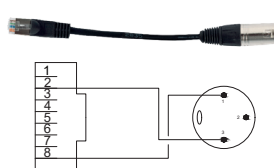

COR 22

XLR 3P female to Jack 6.35 stereo male **1m50**

COR 25

DIN 5P male to DIN 5P female **10m**

COR 26

XLR 3P male to DIN 5P male **1m50**

COR 27

2 x RCA to 2 x RCA **1m50**

COR 29

Mini Jack 3.5 male to 2 x RCA LG **2m**

COR 30

Mini Jack 3.5 male to XLR 3P male **2m**

COR 31

Mini Jack 3.5 male to 2 x RCA LG **5m**

COR 32

Mini Jack 3.5 male to XLR 3P male **5m**

COR 36

Elbow jack 6.35 stereo male to 2 bare wires + ground **1m50**

COR 38

Straight RJ45 to XLR 3P male **1m50**

COR 39

Straight RJ45 to Jack 6.35 stereo male **1m50**

CORDS AND CONNECTORS

COR 40

Straight RJ45 to 2 tinned wires
1m50

COR 41

2 X RCA to 3 tinned wires
1m50

COR 42

1 x RCA to XLR 3 P male
1m50

COR 43

DIN 5P male to 5 tinned wires
1m50

COR 44