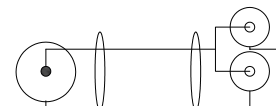

XLR 3P male to XLR 3P female
1m50

COR 05

XLR 3P female to XLR 3P female
1m50

COR 06

Jack 6.35 stereo male to Jack 6.35
stereo male 1m50

COR 07

XLR 3P male to 2 x RCA
1m50

COR 08

XLR 3P male to 2 wire terminals
1m50

COR 09

Jack mono male to 2 x RCA male
1m50

COR 10

XLR 3P female to XLR 3P male
10m

COR 13

DIN 5P male to 2 wire terminals
1m50

COR 14