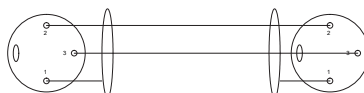

CORDS AND CONNECTORS

COR 01

DIN 5P male to XLR 3P female
1m50

COR 02

Jack 6.35 stereo male to XLR 3P male
1m50

COR 03

DIN 5P male to DIN 5P male
1m50

COR 04

XLR 3P male to XLR 3P female
1m50

COR 05

XLR 3P female to XLR 3P female
1m50

COR 06

Jack 6.35 stereo male to Jack 6.35
stereo male 1m50

COR 07

XLR 3P male to 2 x RCA
1m50

COR 08