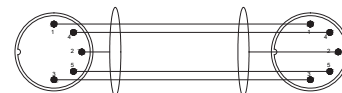

CORDS AND CONNECTORS

COR 01

DIN 5P male to XLR 3P female
1m50

COR 02

Jack 6.35 stereo male to XLR 3P male
1m50

COR 03

DIN 5P male to DIN 5P male
1m50

COR 04

XLR 3P male to XLR 3P female
1m50

COR 05

XLR 3P female to XLR 3P female
1m50

COR 06

Jack 6.35 stereo male to Jack 6.35
stereo male 1m50

COR 07

XLR 3P male to 2 x RCA
1m50

COR 08

XLR 3P male to 2 wire terminals
1m50

COR 09

Jack mono male to 2 x RCA male
1m50

COR 10

XLR 3P female to XLR 3P male
10m

COR 13

DIN 5P male to 2 wire terminals
1m50

COR 14