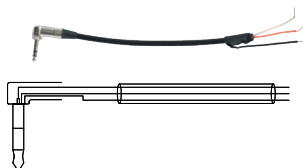

COR 22

XLR 3P female to Jack 6.35 stereo male **1m50**

COR 25

DIN 5P male to DIN 5P female **10m**

COR 26

XLR 3P male to DIN 5P male **1m50**

COR 27

2 x RCA to 2 x RCA **1m50**

COR 29

Mini Jack 3.5 male to 2 x RCA LG **2m**

COR 30

Mini Jack 3.5 male to XLR 3P male **2m**

COR 31

Mini Jack 3.5 male to 2 x RCA LG **5m**

COR 32

Mini Jack 3.5 male to XLR 3P male **5m**

COR 36

Elbow jack 6.35 stereo male to 2 bare wires + ground **1m50**

COR 38

Straight RJ45 to XLR 3P male **1m50**

COR 39

Straight RJ45 to Jack 6.35 stereo male **1m50**

CORDS AND CONNECTORS

COR 40

Straight RJ45 to 2 tinned wires
1m50

COR 41

2 X RCA to 3 tinned wires
1m50

COR 42

1 x RCA to XLR 3 P male
1m50

COR 43

DIN 5P male to 5 tinned wires
1m50

COR 44