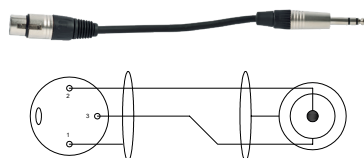

DIN 5P male to 2 tinned wires
1m50

COR 15

Jack 6.35 mono male to XLR 3P
male 1m50

COR 16

Jack 6.35 stereo male to 2 wire
terminals 1m50

COR 17

Jack 6.35 stereo male to 2 tinned
wires 1m50

CORDS AND CONNECTORS

COR 18

Jack 6.35 stereo male to Jack 6.35 stereo female **10m**

COR 19

XLR 3P female to 3 tinned wires **1m50**

COR 20

XLR 3P male to 3 tinned wires **2m50**

COR 21

XLR 3P male to 3 tinned wires **1m50**

COR 22

XLR 3P female to Jack 6.35 stereo male **1m50**

COR 25

DIN 5P male to DIN 5P female **10m**

COR 26

XLR 3P male to DIN 5P male **1m50**

COR 27

2 x RCA to 2 x RCA **1m50**

COR 29

Mini Jack 3.5 male to 2 x RCA LG **2m**

COR 30

Mini Jack 3.5 male to XLR 3P male **2m**

COR 31

Mini Jack 3.5 male to 2 x RCA LG **5m**

COR 32

Mini Jack 3.5 male to XLR 3P male **5m**