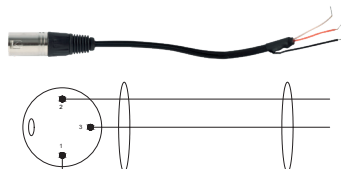

DIN 5P male to 2 tinned wires
1m50

COR 15

Jack 6.35 mono male to XLR 3P
male 1m50

COR 16

Jack 6.35 stereo male to 2 wire
terminals 1m50

COR 17

Jack 6.35 stereo male to 2 tinned
wires 1m50

CORDS AND CONNECTORS

COR 18

Jack 6.35 stereo male to Jack 6.35 stereo female **10m**

COR 19

XLR 3P female to 3 tinned wires **1m50**

COR 20

XLR 3P male to 3 tinned wires **2m50**

COR 21

XLR 3P male to 3 tinned wires **1m50**

COR 22

XLR 3P female to Jack 6.35 stereo male **1m50**

COR 25

DIN 5P male to DIN 5P female **10m**

COR 26

XLR 3P male to DIN 5P male **1m50**

COR 27

2 x RCA to 2 x RCA **1m50**

COR 29

Mini Jack 3.5 male to 2 x RCA LG **2m**

COR 30

Mini Jack 3.5 male to XLR 3P male **2m**

COR 31

Mini Jack 3.5 male to 2 x RCA LG **5m**

COR 32

Mini Jack 3.5 male to XLR 3P male **5m**