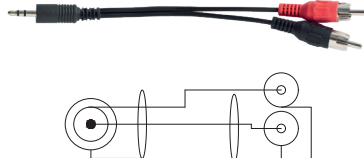

COR 22

XLR 3P female to Jack 6.35 stereo male **1m50**

COR 25

DIN 5P male to DIN 5P female **10m**

COR 26

XLR 3P male to DIN 5P male **1m50**

COR 27

2 x RCA to 2 x RCA **1m50**

COR 29

Mini Jack 3.5 male to 2 x RCA LG **2m**

COR 30

Mini Jack 3.5 male to XLR 3P male **2m**

COR 31

Mini Jack 3.5 male to 2 x RCA LG **5m**

COR 32

Mini Jack 3.5 male to XLR 3P male **5m**

COR 36

Elbow jack 6.35 stereo male to 2 bare wires + ground **1m50**

COR 38

Straight RJ45 to XLR 3P male **1m50**

COR 39

Straight RJ45 to Jack 6.35 stereo male **1m50**

CORDS AND CONNECTORS

COR 40

Straight RJ45 to 2 tinned wires
1m50

COR 41

2 X RCA to 3 tinned wires
1m50

COR 42

1 x RCA to XLR 3 P male
1m50

COR 43

DIN 5P male to 5 tinned wires
1m50

COR 44