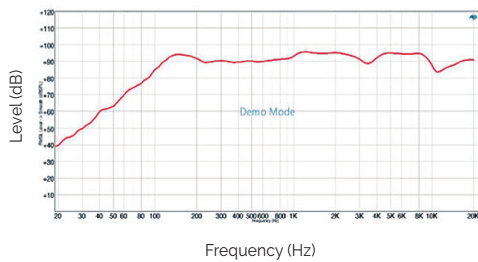

CU-7120-B - CU-7120-W

Dual 4" 2-way indoor column speakers - 120W - 8 Ω

- The CU-7120 are indoor column speakers specialized for places where rich sound pressure and high quality music reproduction are required.
- Designed to minimize driver-to-driver interference, they deliver clear and rich sound with high-frequency and low-loss professional-quality audio.
- They are suitable for indoor space such as churches, halls, restaurants, etc.

Fixing bracket

CU-7120-B

CU-7120-W

Model	CU-7120-B	CU-7120-W
Type	Dual 4" 2-way column speaker	
Body & grill	MDF/Metal	
Color	Black	White
Nominal power (W)	120W	
100V line power	60W - 166Ω / 120W - 83Ω / 120W - 8Ω	
Bandwidth (-10dB)	95 to 20.000Hz	
Sensitivity (1 m/1 W, 1 kHz)	94dB	
SPL Max	116dB	
Directivity	1kHz	150° horizontal x 50° vertical
	4kHz	70° horizontal x 20° vertical
Connectors	4P Screw Terminal	
Dimensions (WxHxD)	130 x 620 x 195mm	
Weight (kg)	8,02kg	
Accessorie provided	Fixing bracket	