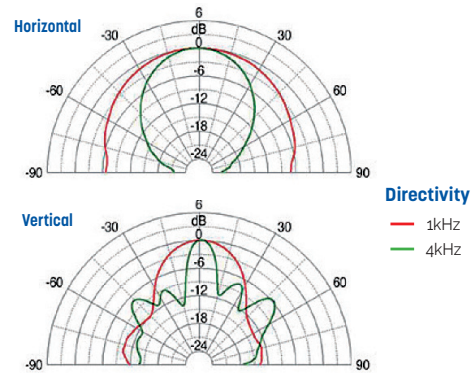

Fixing bracket

CU-7120-B

CU-7120-W

Model	CU-7120-B	CU-7120-W
Type	Dual 4" 2-way column speaker	
Body & grill	MDF/Metal	
Color	Black	White
Nominal power (W)	120W	
100V line power	60W - 166Ω / 120W - 83Ω / 120W - 8Ω	
Bandwidth (-10dB)	95 to 20.000Hz	
Sensitivity (1 m/1 W, 1 kHz)	94dB	
SPL Max	116dB	
Directivity	1kHz	150° horizontal x 50° vertical
	4kHz	70° horizontal x 20° vertical
Connectors	4P Screw Terminal	
Dimensions (WxHxD)	130 x 620 x 195mm	
Weight (kg)	8,02kg	
Accessorie provided	Fixing bracket	