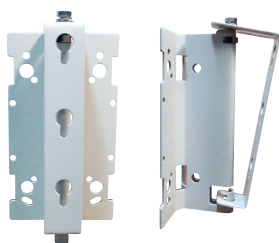

# CU-7060-B - CU-7060-W

## Dual 4" 2-way indoor column speakers 60W - 8Ω

- The CU-7060 are indoor column speakers specialized for places where rich sound pressure and high quality music reproduction are required.
- Designed to minimize driver-to-driver interference, they deliver clear and rich sound with high-frequency and low-loss professional-quality audio.
- They are suitable for indoor space such as churches, halls, restaurants, etc.

Fixing bracket

CU-7060-B

CU-7060-W

Model	CU-7060-B	CU-7060-W
Type	Dual 4" 2-way column speaker	
Body & grill	MDF/Metal	
Color	Black	White
Nominal power	60W	
100V line power	30W - 330Ω / 60W - 166Ω / 60W - 8Ω	
Bandwidth (-10dB)	100 to 20,000Hz	
Sensitivity (1 m/1 W, 1 kHz)	92dB	
SPL Max	111dB	
Directivity	1kHz	140° horizontal x 100° vertical
	4kHz	180° horizontal x 106° vertical
Connectors	4P Screw Terminal	
Dimensions (WxHxD)	130 x 420 x 195mm	
Weight (kg)	5.42kg	
Accessorie provided	Fixing bracket	