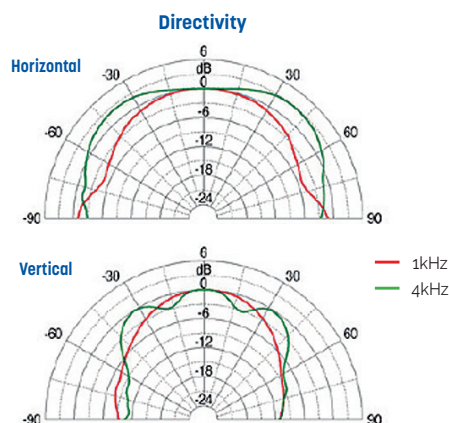

Fixing bracket

CU-7060-B

CU-7060-W

Model	CU-7060-B	CU-7060-W
Type	Dual 4" 2-way column speaker	
Body & grill	MDF/Metal	
Color	Black	White
Nominal power	60W	
100V line power	30W - 330Ω / 60W - 166Ω / 60W - 8Ω	
Bandwidth (-10dB)	100 to 20,000Hz	
Sensitivity (1 m/1 W, 1 kHz)	92dB	
SPL Max	111dB	
Directivity	1kHz	140° horizontal x 100° vertical
	4kHz	180° horizontal x 106° vertical
Connectors	4P Screw Terminal	
Dimensions (WxHxD)	130 x 420 x 195mm	
Weight (kg)	5.42kg	
Accessorie provided	Fixing bracket	