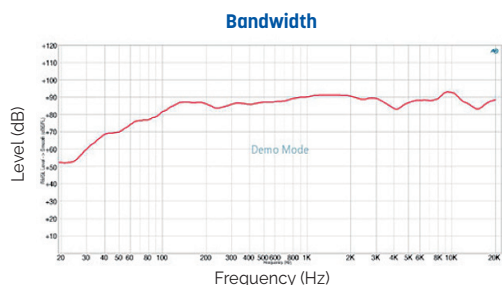

## Dual 4" 2-way indoor column speakers 60W - 8Ω

- The CU-7060 are indoor column speakers specialized for places where rich sound pressure and high quality music reproduction are required.
- Designed to minimize driver-to-driver interference, they deliver clear and rich sound with high-frequency and low-loss professional-quality audio.
- They are suitable for indoor space such as churches, halls, restaurants, etc.

Fixing bracket

CU-7060-B

CU-7060-W

Model	CU-7060-B	CU-7060-W
Type	Dual 4" 2-way column speaker	
Body & grill	MDF/Metal	
Color	Black	White
Nominal power	60W	
100V line power	30W - 330Ω / 60W - 166Ω / 60W - 8Ω	
Bandwidth (-10dB)	100 to 20,000Hz	
Sensitivity (1 m/1 W, 1 kHz)	92dB	
SPL Max	111dB	
Directivity	1kHz	140° horizontal x 100° vertical
	4kHz	180° horizontal x 106° vertical
Connectors	4P Screw Terminal	
Dimensions (WxHxD)	130 x 420 x 195mm	
Weight (kg)	5.42kg	
Accessorie provided	Fixing bracket	