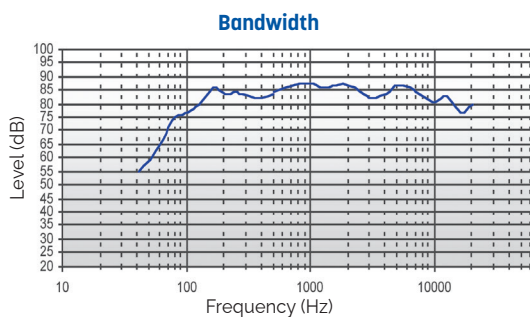

BB 501W - BB 501B

2-way Wall mount Speakers - 30W - 100V - 8Ω

BB 501W (White)

BB 501B (Black)

- These Hi-Fi quality 2-way wall speakers are appropriate for broadcasting music and voice in small and medium-sized installations: reception halls, restaurants, pubs, meeting rooms, shopping malls...

- They are equipped with a swiveling fastener, clip-type terminals and a 100V line or 8Ω power selector.
- They can be installed both indoors and outdoors.

Model	BB 501W / BB 501B
Speaker	5" - Plastic Diaphragm + tweeter
Body & grill	ABS / Aluminium
Nominal power	30W
Peak power	45W
100V line power	5/10/20/30W · 8Ω
Bandwidth	63 to 20.000Hz
Sensitivity 1W / 1m	91dB
Directivity @ 1kHz	95° H x 165° V
Dimensions (WxHxD) (mm)	155 x 261 x 170/200 with bracket
Weight	1,7kg