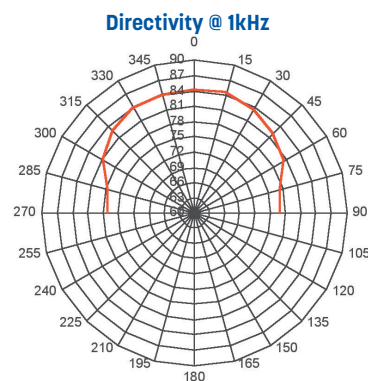

BB 501W - BB 501B

2-way Wall mount Speakers - 30W - 100V - 8Ω

BB 501W (White)

BB 501B (Black)

- These Hi-Fi quality 2-way wall speakers are appropriate for broadcasting music and voice in small and medium-sized installations: reception halls, restaurants, pubs, meeting rooms, shopping malls...

- They are equipped with a swiveling fastener, clip-type terminals and a 100V line or 8Ω power selector.
- They can be installed both indoors and outdoors.

Model	BB 501W / BB 501B
Speaker	5" - Plastic Diaphragm + tweeter
Body & grill	ABS / Aluminium
Nominal power	30W
Peak power	45W
100V line power	5/10/20/30W · 8Ω
Bandwidth	63 to 20.000Hz
Sensitivity 1W / 1m	91dB
Directivity @ 1kHz	95° H x 165° V
Dimensions (WxHxD) (mm)	155 x 261 x 170/200 with bracket
Weight	1,7kg